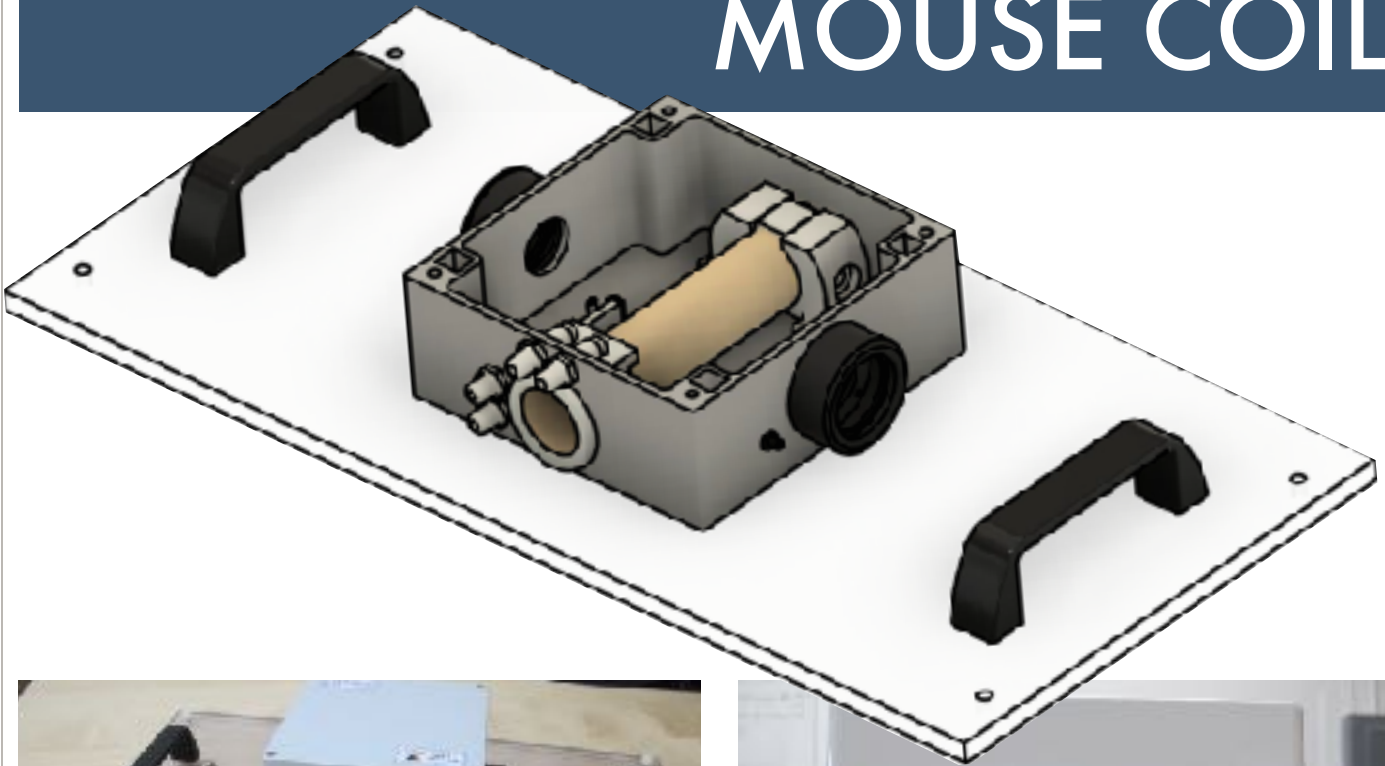

# DUAL TUNED

# MOUSE COIL

## Specifications:

- $^{13}\text{C}/^1\text{H}$  Dual Tuned Mouse with tune and match control
- 30 mm ID and 60 mm long FOV
- Linear T/R interface configurable to Philips Ingenia/Achieva, GE and Siemens
- Ventilation capability
- High SNR and uniform homogeneity